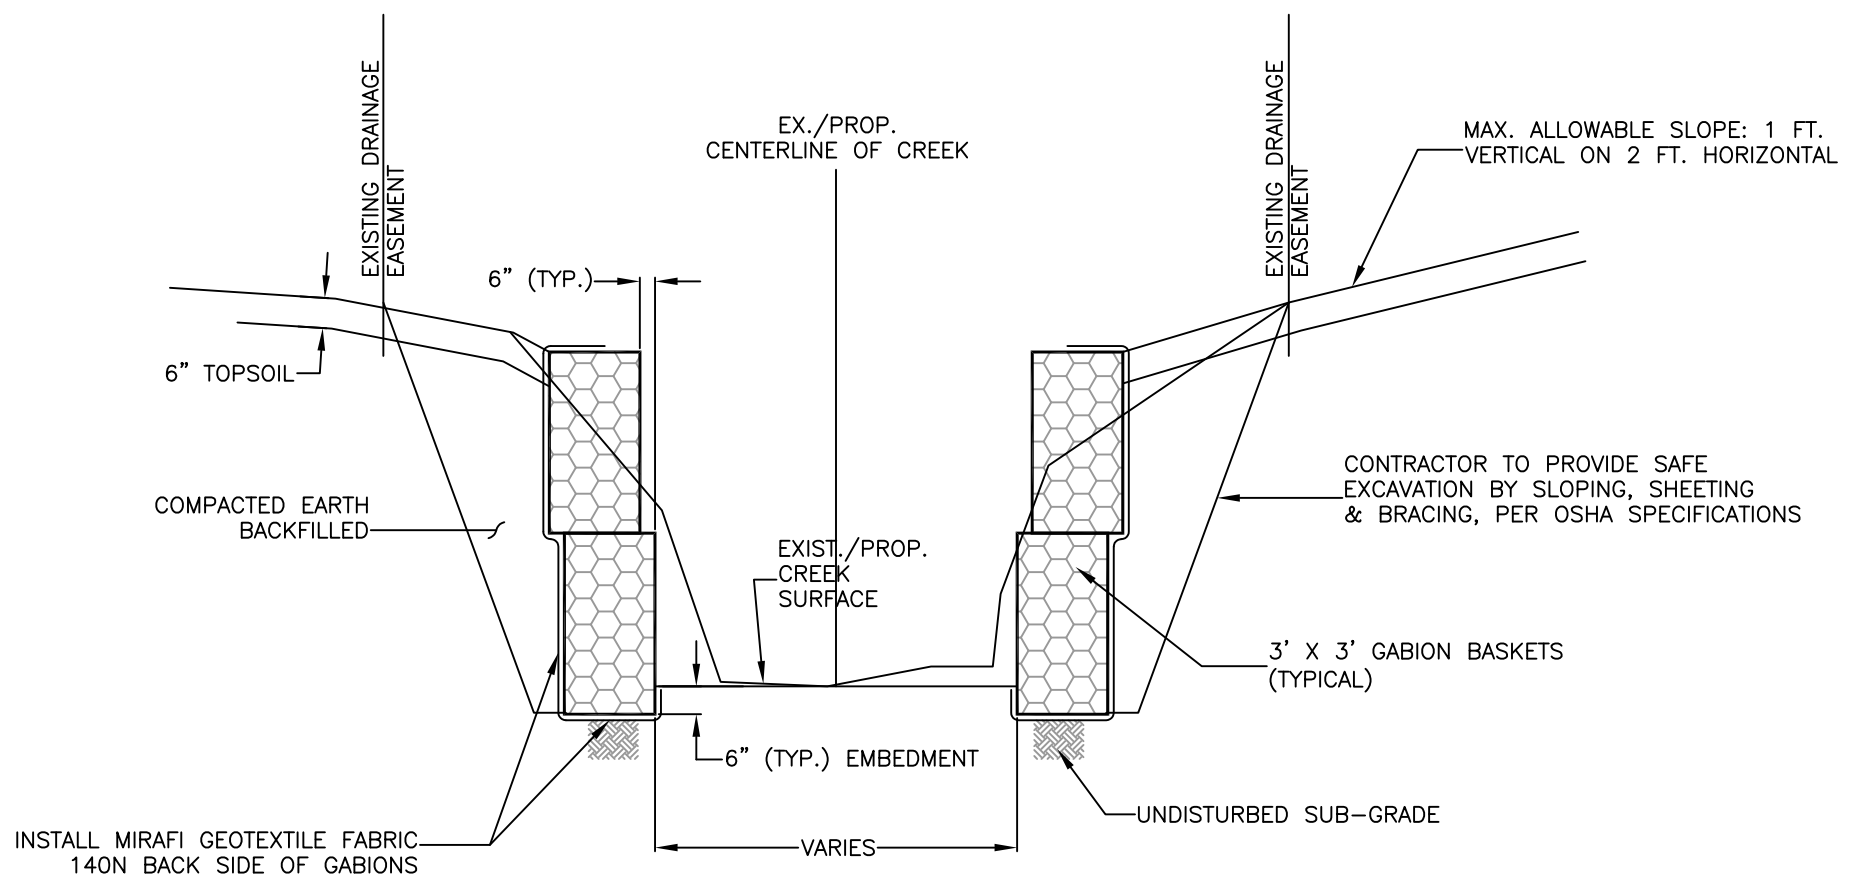

\\server\user_folders\Town Projects\AutoCAD Projects\Non-Town Wide\Details\Storm\ST-25\Gabion.dwg

 TOWN OF HENRIETTA	GABION SECTION	
	SCALE: N.T.S.	ST-25
	DATE: 11/15/2011	