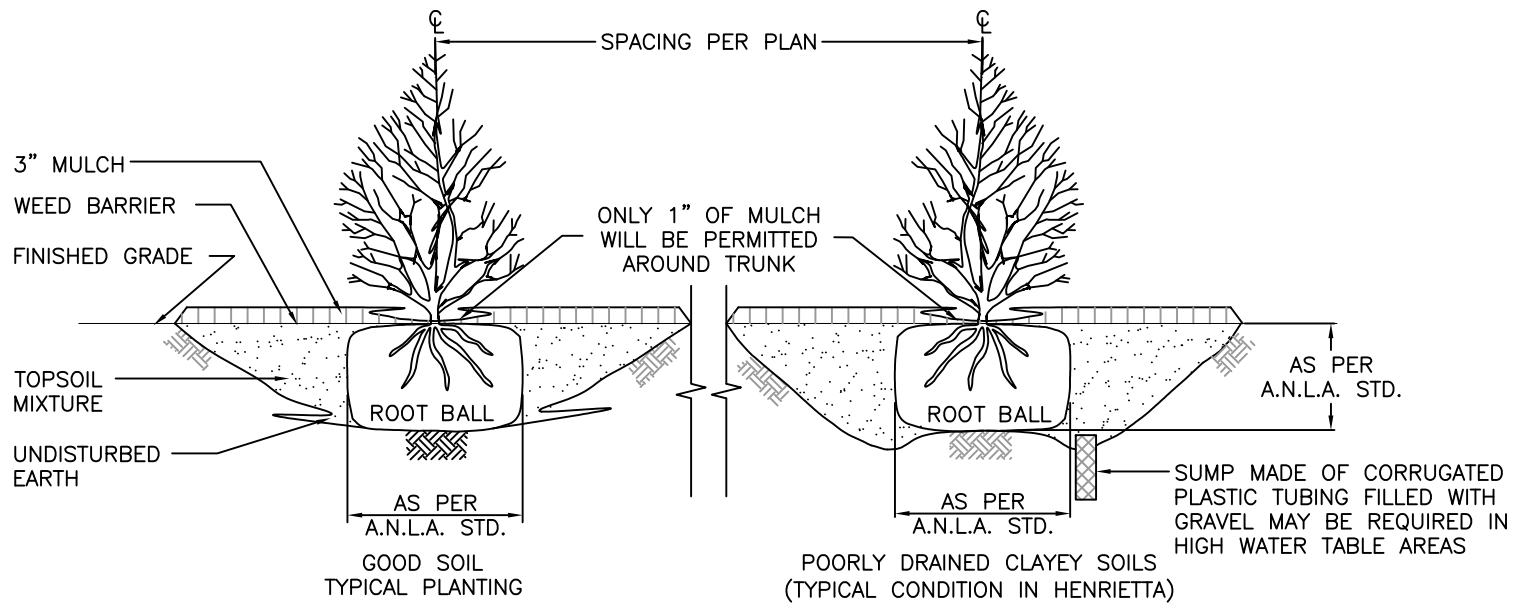

\\0server\user folders\Town Projects\AutoCAD Projects\Non-Town Wide\Details\Sanitary\M-4\Tree&ShrubPlanting.dwg

SHRUB PLANTING DETAIL

N.T.S.

 TOWN OF HENRIETTA	TYPICAL SHRUB PLANTING DETAIL	
	SCALE: N.T.S.	M-4a
	DATE: 11/10/2011	