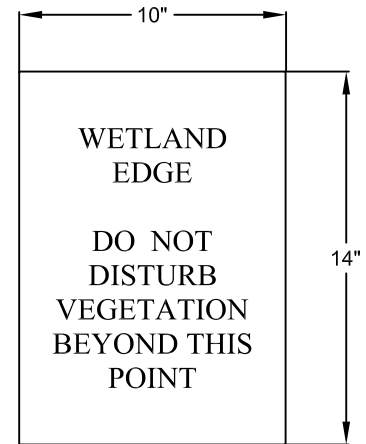

USE IN NYSDEC
WETLANDS

USE IN FEDERAL
WETLANDS

TOWN OF HENRIETTA

WETLAND BUFFER SIGN INSTALLATION

SCALE: N.T.S.

DATE: 11/10/2011

M-6