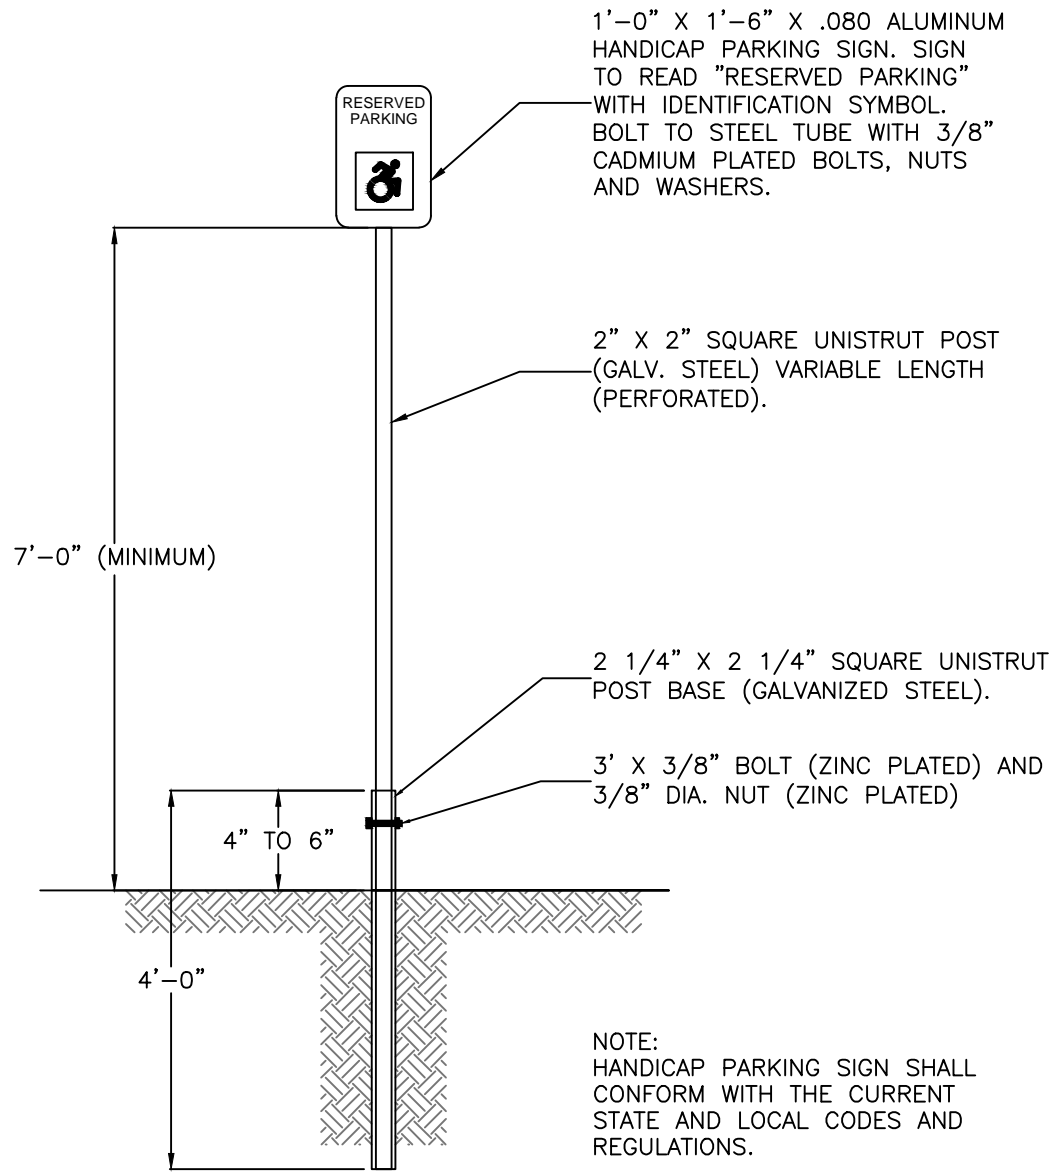

\\\\server\user\_folders\Town\_Projects\AutoCAD\_Projects\Non-Town\_Wide\Details\Miscellaneous\M-2\HandicappedSign.dwg

|  |   |            |
|--|---|------------|
| <br>TOWN OF HENRIETTA | <b>HANDICAP PARKING SIGN INSTALLATION</b> |            |
|  | SCALE: N.T.S.                             | <b>M-2</b> |
|  | DATE: 10/15/2015                          |            |