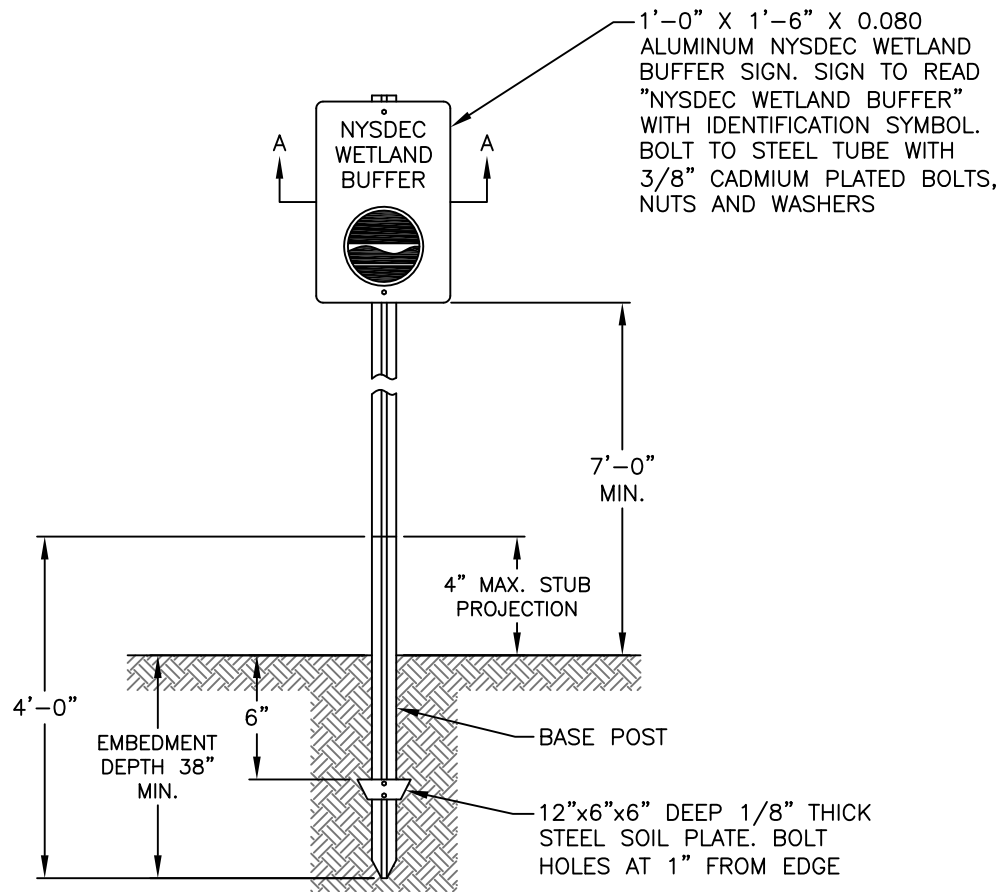

\\SERVER\User\Folders\Town Projects\AutoCAD Projects\Non-Town Wide\Details\Miscellaneous\M-6b\NYSDECWetlandBufferSign.dwg

TOWN OF HENRIETTA

NYSDEC WETLAND BUFFER SIGN

SCALE: N.T.S.

DATE: 04/11/2013

M-6b