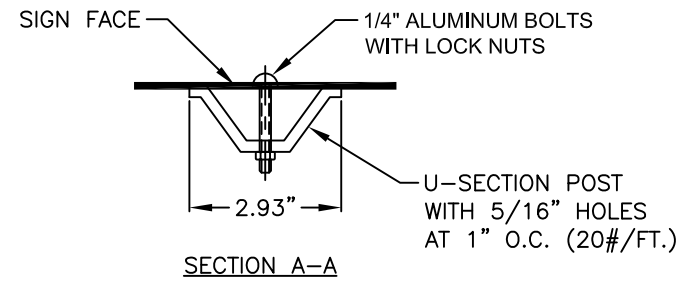

\\SERVER\User\Folders\Town Projects\AutoCAD Projects\Non-Town Wide\Details\Miscellaneous\M-6b\NYSDECWetlandBufferSign.dwg

TOWN OF HENRIETTA

NYSDEC WETLAND BUFFER SIGN

SCALE: N.T.S.

DATE: 04/11/2013

M-6b