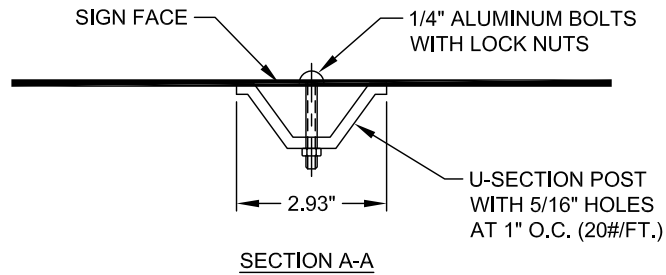

Z:\AutoCAD Projects\Non-Town Wide\Details\Miscellaneous\M-8\TCHSanitaryManholeSign.dwg

SIGN COLORS:
WHITE BACKGROUND
RED LETTERING

TOWN OF HENRIETTA

TOWN OF HENRIETTA SANITARY MANHOLE SIGN

SCALE: N.T.S.

DATE: 7/22/2015