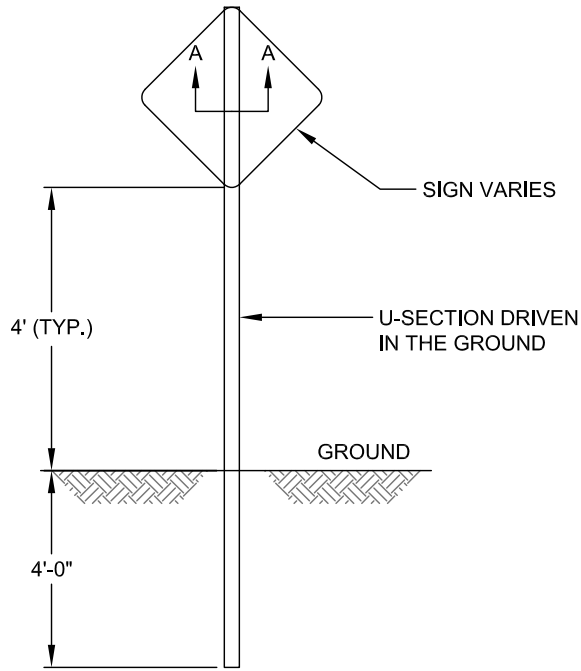

Z:\AutoCAD Projects\Non-Town Wide\Details\Miscellaneous\M-8\TCHSanitaryManholeSign.dwg

SIGN COLORS:
WHITE BACKGROUND
RED LETTERING

TOWN OF HENRIETTA

TOWN OF HENRIETTA SANITARY MANHOLE SIGN

SCALE: N.T.S.

DATE: 7/22/2015