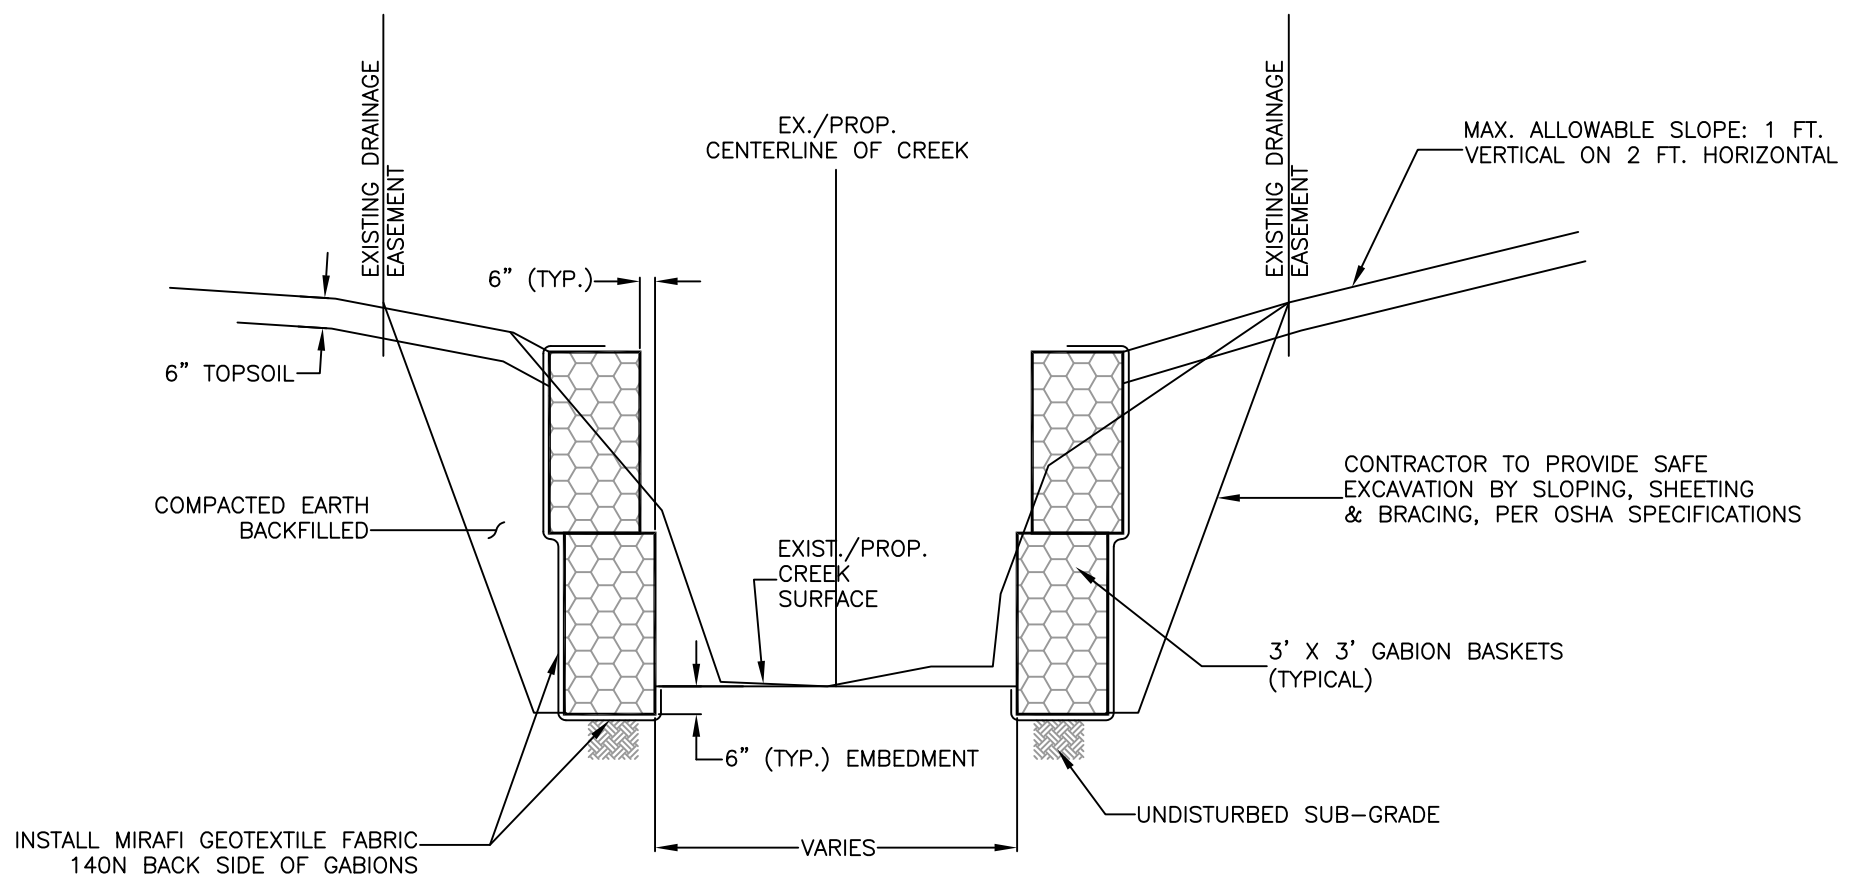

\\server\user\_folders\Town Projects\AutoCAD Projects\Non-Town Wide\Details\Storm\ST-25\Gabion.dwg

 TOWN OF HENRIETTA	<b>GABION SECTION</b>	
	SCALE: N.T.S.	<b>ST-25</b>
	DATE: 11/15/2011	