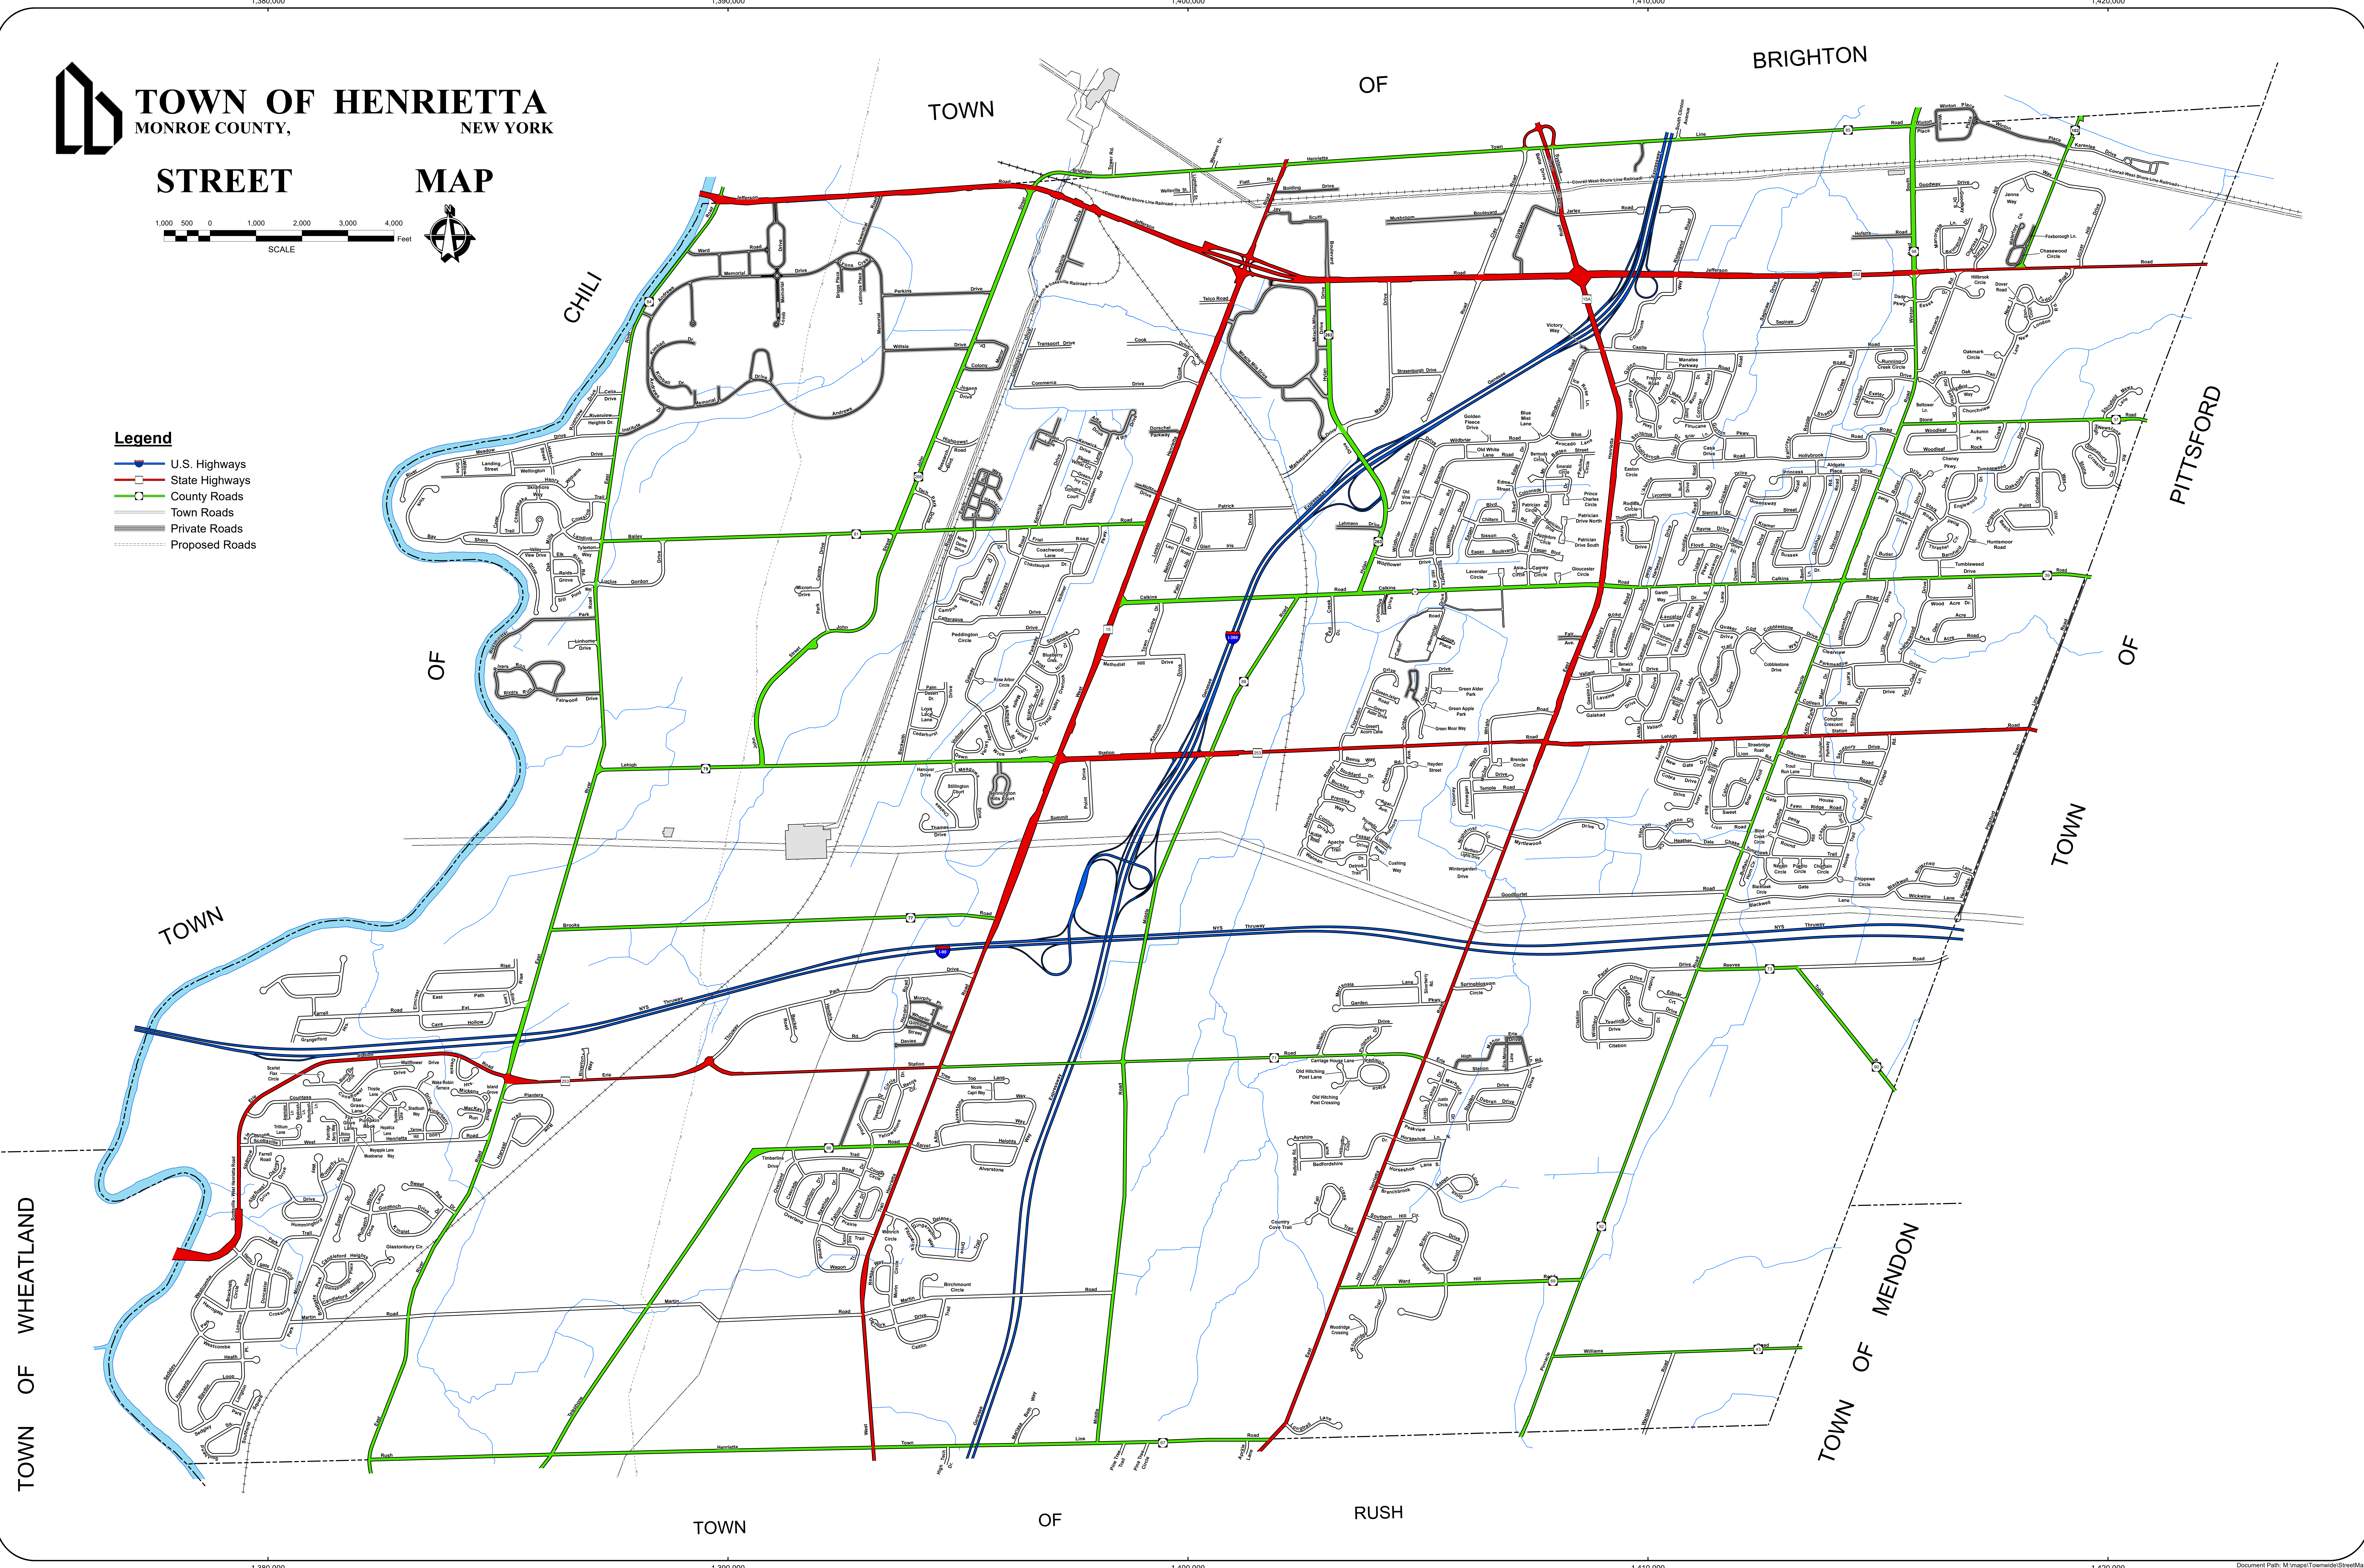

**TOWN OF HENRIETTA**  
MONROE COUNTY, NEW YORK

**STREET**

**MAP**

**Legend**

- U.S. Highways
- State Highways
- County Roads
- Town Roads
- Private Roads
- Proposed Roads

TOWN OF WHEATLAND

TOWN OF MENDON

PITTSFORD

1,100,000 1,110,000 1,120,000 1,130,000 1,140,000 1,150,000

1,380,000 1,390,000 1,400,000 1,410,000 1,420,000